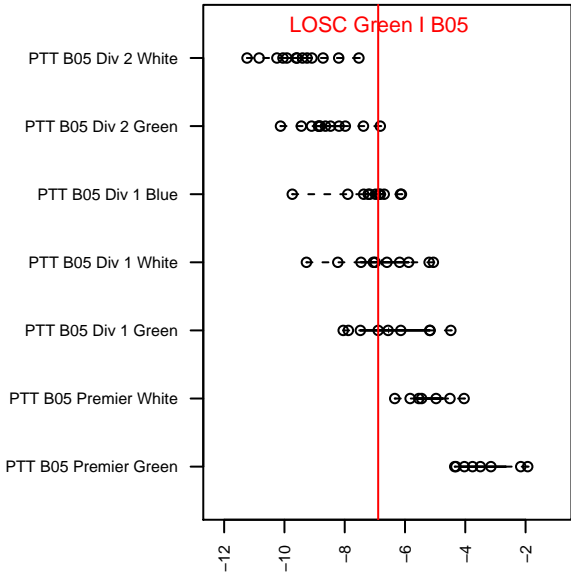

**attack and defense rating
relative to others at age
and all opponents in last 13 months**