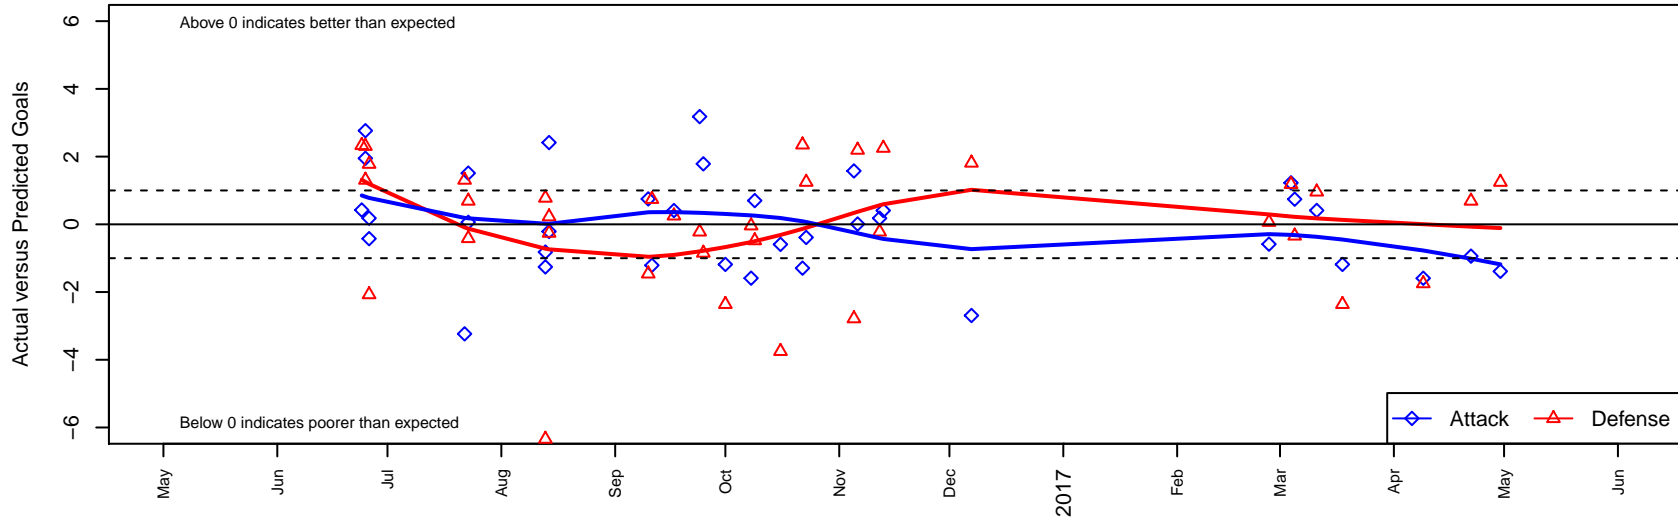

LOSC Green I B05

Crossfire Oregon–Lake Oswego SC
 Lake Oswego, OR
 B05 total strength=601
 attack=0.84 defense=0.3
 fall league = PTT B05 Div 1 Green
 spr league = Spr OYS B05 Div 1 Green

alt names used:
 LOSCGREEN 01 (OR)
 LOSC 05 Green 1
 LOSCGREEN 01 (OR)
 LOSC 05B Green 1
 LOSC 05B Green 1
 LOSC 05B Green 1

Venues played:
 2016 Clash At the Border Silver/Bronze U12
 2016 Oswego Nike Cup Silver U12
 2016 Bend Premier Cup Ned Grabavoy (Silver)
 2016 PTT B05 Division 1 Green
 2016 OYS Presidents Cup B05
 2016 Spr OYS B05 Division 1 Green

LOSC Green I B05
 Dots are actual minus expected GF (blue circles) and GA (red triangles).
 Blue line is smoothed change in attack strength. Red is smoothed change in defense strength.

**attack and defense variance (black dot)
relative to other teams
and top 10 in region**