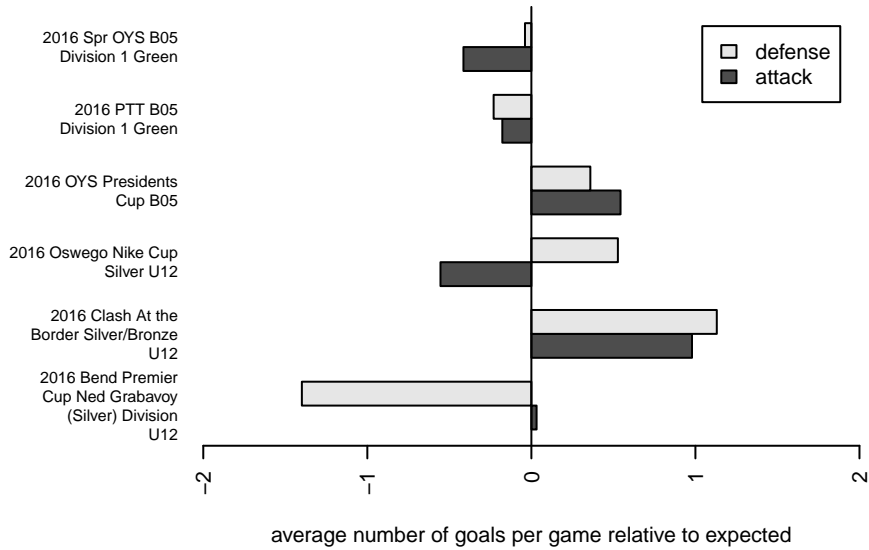

Performance relative to 13 month average