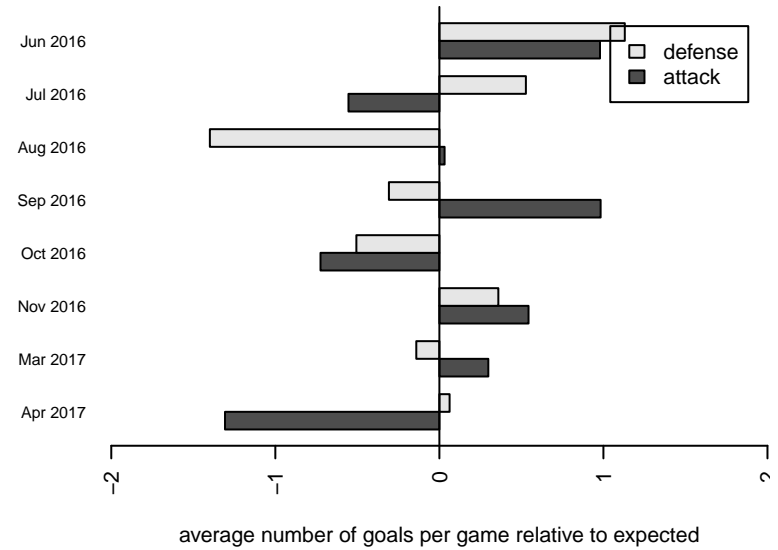

Performance relative to 13 month average