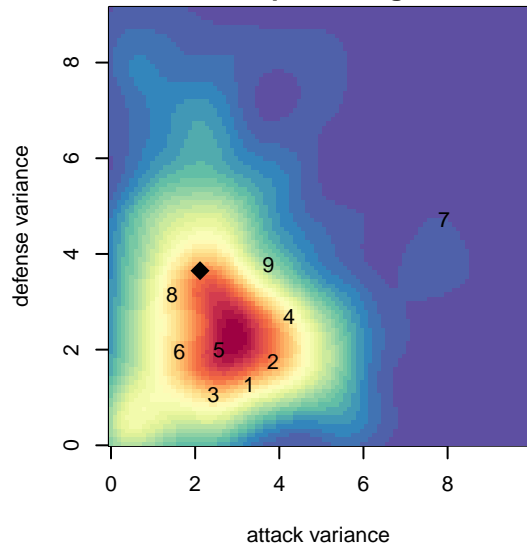

LOSC Green I B05

Crossfire Oregon–Lake Oswego SC
 Lake Oswego, OR
 B05 total strength=601
 attack=0.84 defense=0.3
 fall league = PTT B05 Div 1 Green
 spr league = Spr OYS B05 Div 1 Green

alt names used:
 LOSCGREEN 01 (OR)
 LOSC 05 Green 1
 LOSCGREEN 01 (OR)
 LOSC 05B Green 1
 LOSC 05B Green 1
 LOSC 05B Green 1

LOSC Green I B05
 Dots are actual minus expected GF (blue circles) and GA (red triangles).
 Blue line is smoothed change in attack strength. Red is smoothed change in defense strength.

**attack and defense variance (black dot)
relative to other teams
and top 10 in region**